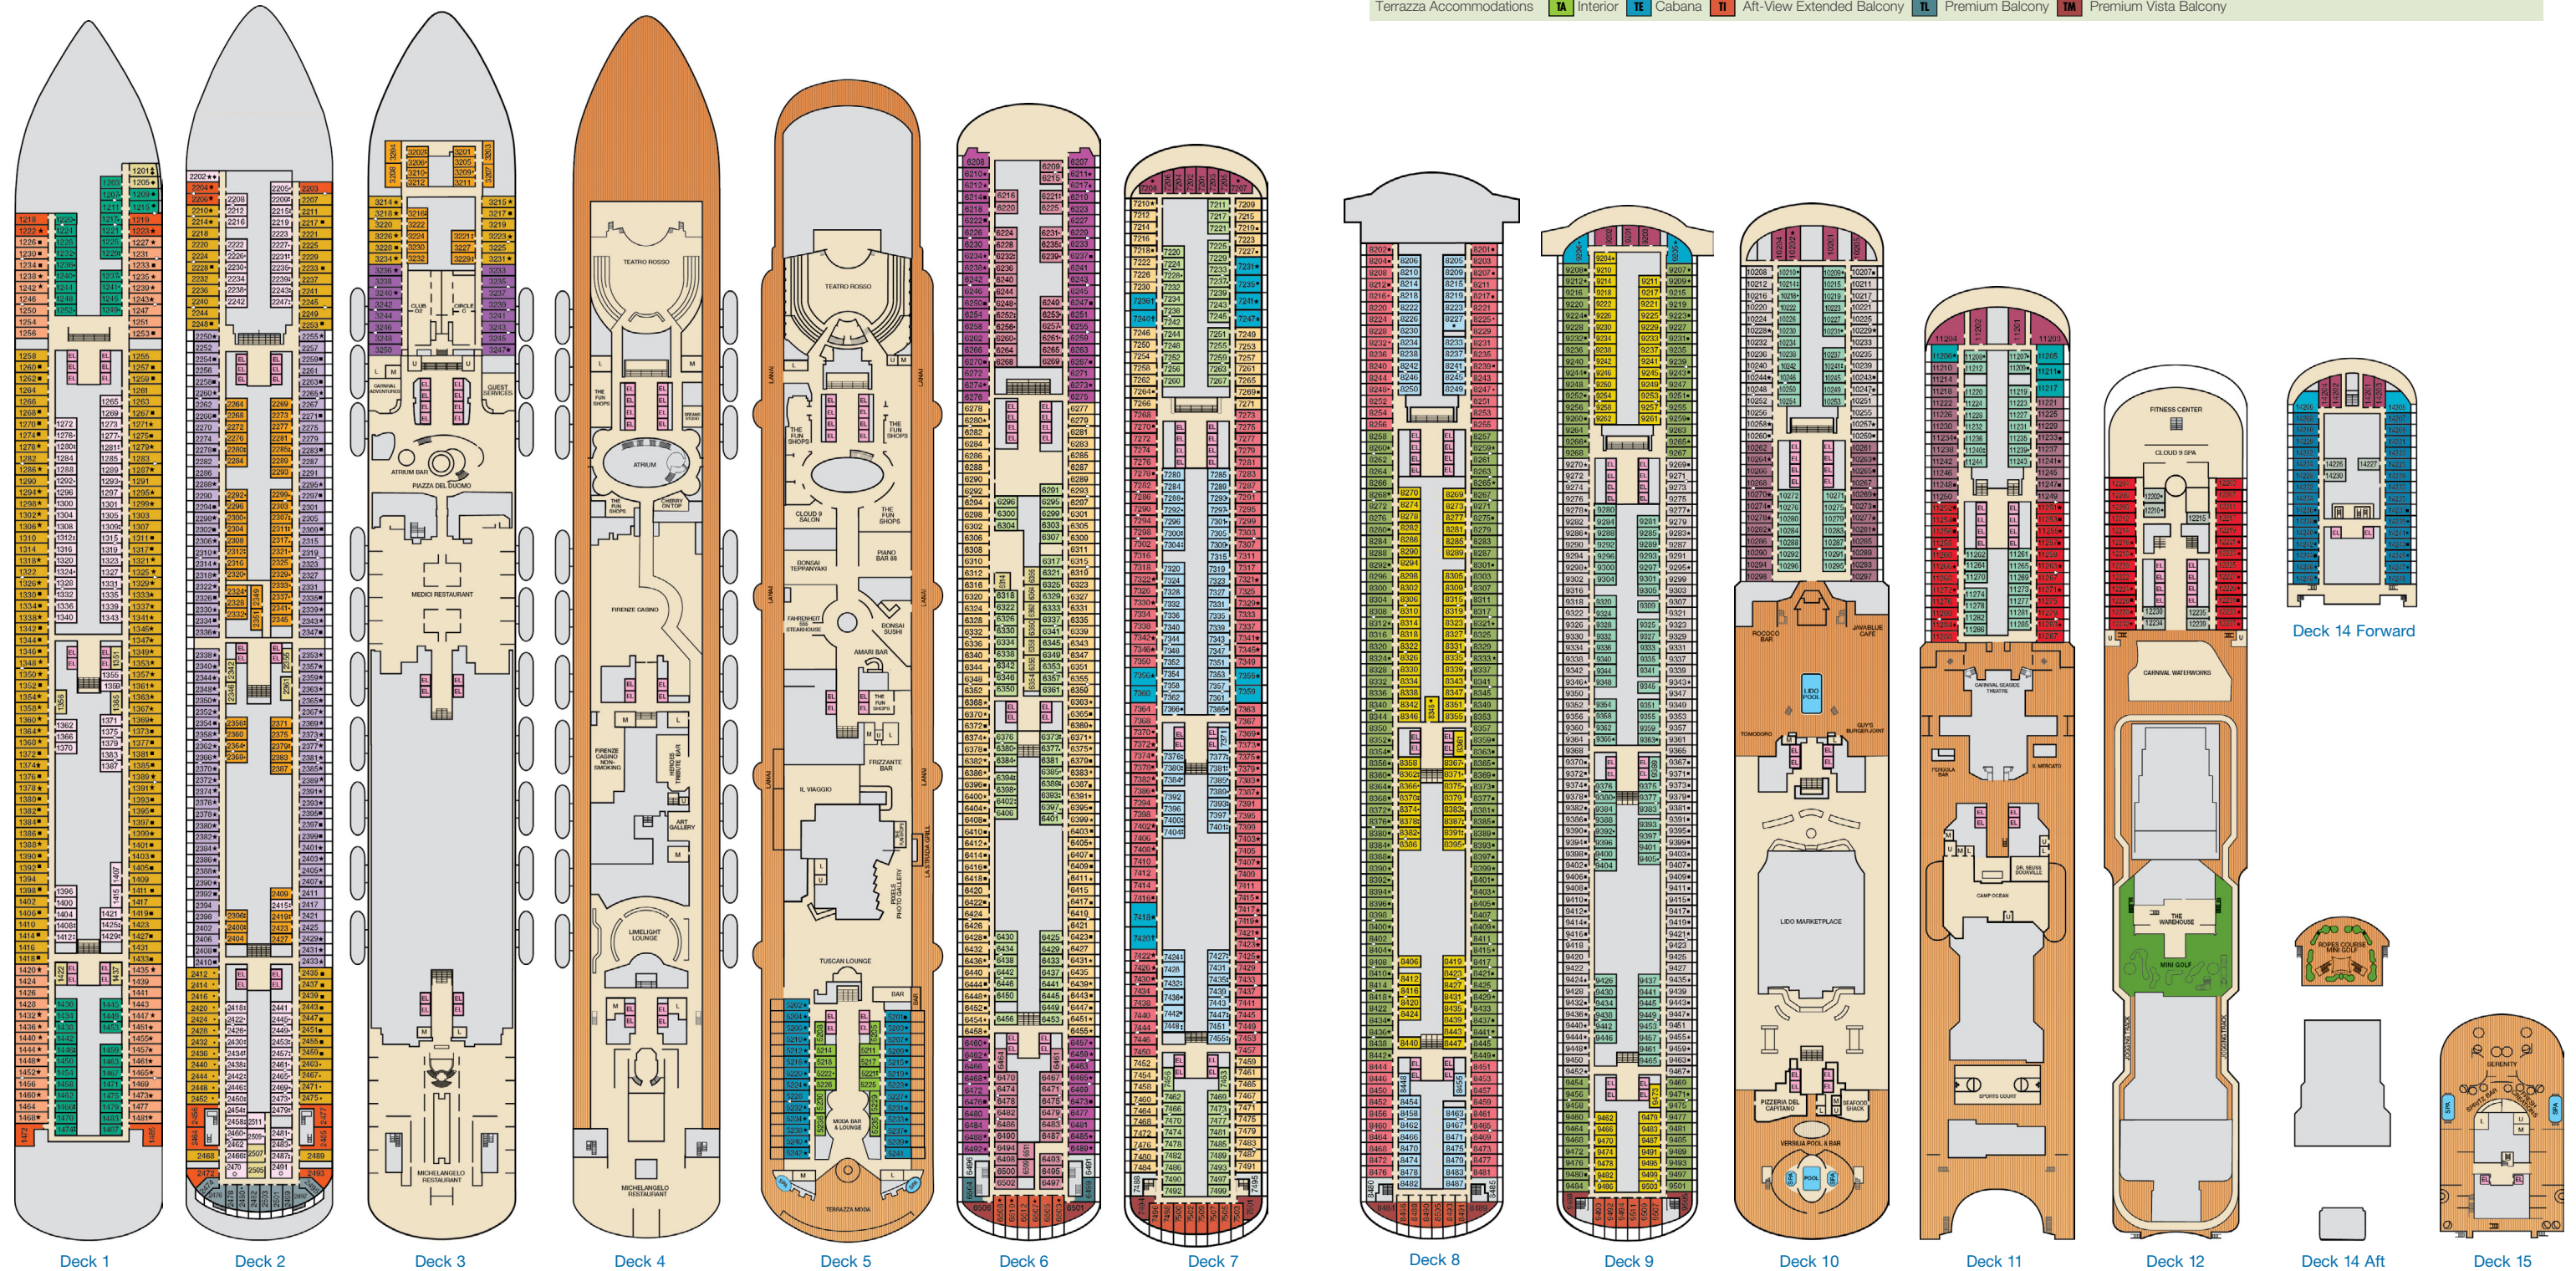

ACCOMMODATIONS SYMBOL LEGEND

- ▲ Twin Bed and Single Sofa Bed
- ★ 2 Twin Beds (convert to King) and Single Sofa Bed
- ★ 2 Twin Beds (convert to King) and 1 Upper Pullman
- ⊙ 2 Twin Beds (do not convert to King) and 1 Upper Pullman
- ⊙ 2 Twin Beds (convert to King) and 2 Upper Pullmans
- 2 Twin Beds (convert to King), Single Sofa Bed and 1 Upper Pullman
- † 2 Twin Beds (convert to King) and Double Sofa Bed
- ◆ Stateroom with 2 Porthole Windows
- ◁ Connecting staterooms (ideal for families and groups of friends)
- ✳ Twin Beds do not convert to a King Bed
- U Unisex Wheelchair Accessible Restroom

Gross Tonnage: 135,156 Length: 1,061 feet Beam: 122 feet
 Cruising Speed: 18 Knots Guest Capacity: 4,126 (Double Occupancy)
 Total Staff: 1,425 Registry: Panama

Terrazza Accommodations 1A Interior 1E Cabana 1I Aft-View Extended Balcony 1L Premium Balcony 1M Premium Vista Balcony

CARNIVAL FIRENZE™

ACCOMMODATIONS SYMBOL LEGEND

- ▲ Twin Bed and Single Sofa Bed
- ★ 2 Twin Beds (convert to King) and Single Sofa Bed
- 2 Twin Beds (convert to King) and 1 Upper Pullman
- ◊ 2 Twin Beds (do not convert to King) and 1 Upper Pullman
- ◌ 2 Twin Beds (convert to King) and 2 Upper Pullmans
- 2 Twin Beds (convert to King), Single Sofa Bed and 1 Upper Pullman
- † 2 Twin Beds (convert to King) and Double Sofa Bed
- ◆ Stateroom with 2 Porthole Windows
- ◁ Connecting staterooms (ideal for families and groups of friends)
- ✳ Twin Beds do not convert to a King Bed
- U Unisex Wheelchair Accessible Restroom

DECK PLANS

Please contact Guest Access Services for specific ship accessibility features. You may also visit <https://www.carnival.com/about-carnival/special-needs.aspx>

Gross Tonnage: 135,156 Length: 1,061 feet Beam: 122 feet
 Cruising Speed: 18 Knots Guest Capacity: 4,126 (Double Occupancy)
 Total Staff: 1,425 Registry: Panama