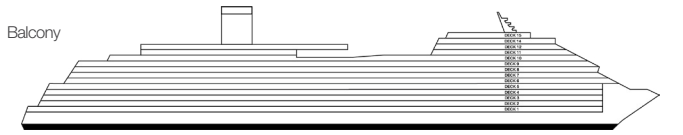

ACCOMMODATIONS SYMBOL LEGEND

- ▲ Twin Bed and Single Sofa Bed
- ★ 2 Twin Beds (convert to King) and Single Sofa Bed
- ★ 2 Twin Beds (convert to King) and 1 Upper Pullman
- ⊙ 2 Twin Beds (do not convert to King) and 1 Upper Pullman
- ⊙ 2 Twin Beds (convert to King) and 2 Upper Pullmans
- 2 Twin Beds (convert to King), Single Sofa Bed and 1 Upper Pullman
- † 2 Twin Beds (convert to King) and Double Sofa Bed
- ◆ Stateroom with 2 Porthole Windows
- ◁ Connecting staterooms (ideal for families and groups of friends)
- ✳ Twin Beds do not convert to a King Bed
- U Unisex Wheelchair Accessible Restroom

Gross Tonnage: 135,156 Length: 1,061 feet Beam: 122 feet
 Cruising Speed: 18 Knots Guest Capacity: 4,126 (Double Occupancy)
 Total Staff: 1,425 Registry: Panama

Terrazza Accommodations 1A Interior 1E Cabana 1I Aft-View Extended Balcony 1L Premium Balcony 1M Premium Vista Balcony

DECK PLANS

Please contact Guest Access Services for specific ship accessibility features. You may also visit <https://www.carnival.com/about-carnival/special-needs.aspx>

Gross Tonnage: 135,156 Length: 1,061 feet Beam: 122 feet
 Cruising Speed: 18 Knots Guest Capacity: 4,126 (Double Occupancy)
 Total Staff: 1,425 Registry: Panama